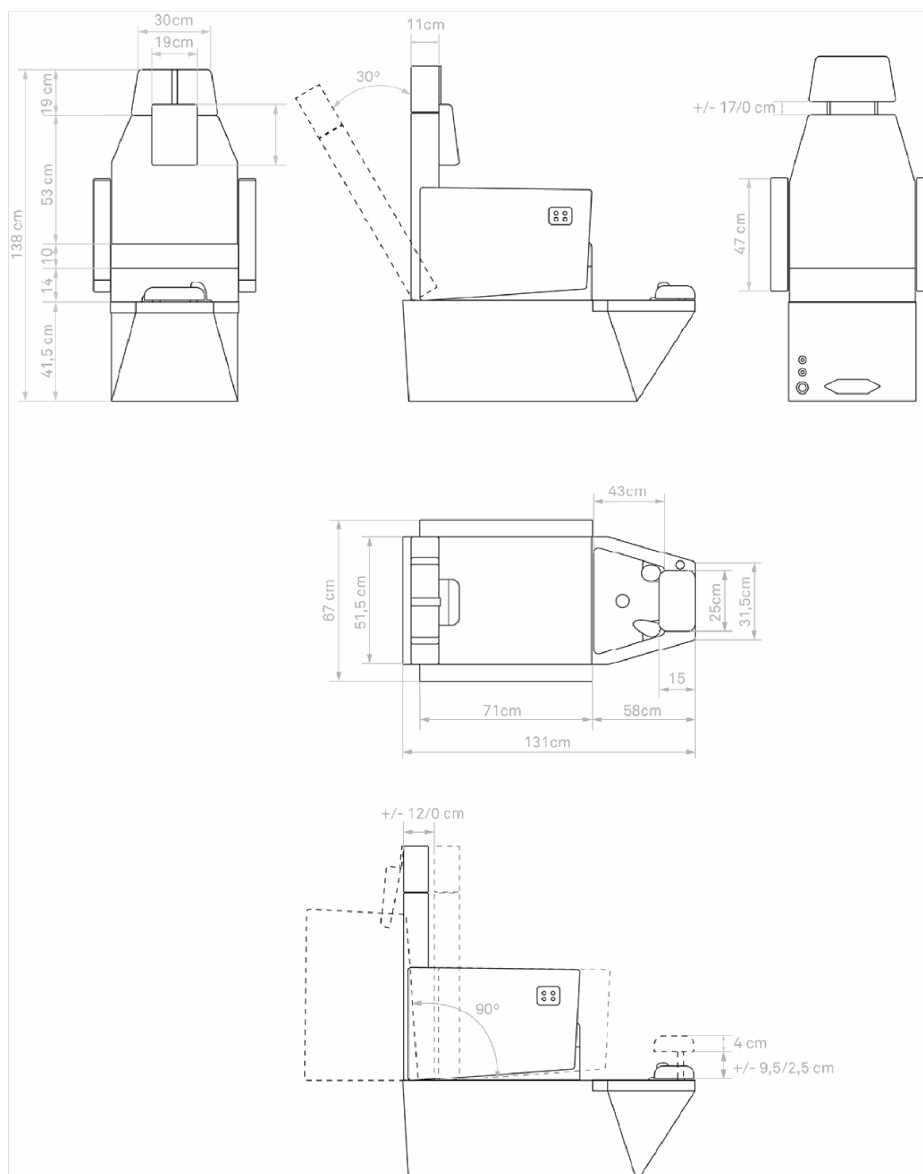

Manually height-adjustable footrest.

Product size: 122 x 72 x 142 cm  
Weight: 75 Kg  
Upholstery: PU white  
Mattress thickness: 10 cm

Packaging size:  
132.0x84.0x92.0 cm  
G.W.kg 70.0

### Features

- ① Extensible Heatrest 0/17 Cm
- ② Seat Movement (Back-Forth) 0/12 Cm
- ③ Pivoting Armrest 0° ~ 90°
- ④ Backrest Angle 0° ~ 30°
- ⑤ Footrest Height 2,5/9,5Cm
- ⑥ Cushion
- ⑦ Led Lights
- ⑧ Whirlpool Foot-Spa
- ⑨ Shower

Reposapiés regulable manualmente en altura.

Product size: 122 x 72 x 142 cm  
Weight: 75 Kg  
Upholstery: PU white  
Mattress thickness: 10 cm

Tamaño del paquete:  
132.0x84.0x92.0 cm  
G.W.kg 70.0

Poggiapiedi regolabile manualmente in altezza.

Product size: 122 x 72 x 142 cm

Weight: 75 Kg

Upholstery: PU white

Mattress thickness: 10 cm

Dimensioni del pallet:

132.0x84.0x92.0 cm

G.W.kg 70.0