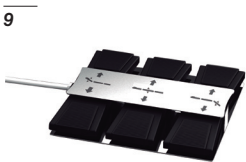

Fauteuil à haut confort et équipé de 3 moteurs qui règlent la hauteur, l'inclinaison du dossier et celle de l'assise. Les Jambes sont réglables par vérin à gaz et accoudoirs réversibles. Repose-tête avec trou visage. Il est aussi disponible en 4 moteurs (modèle 2235D) permettant le réglage automatique des jambes. Revêtement en PU blanc de haute qualité et facile à nettoyer.

Hochkomfort Liege mit 3 Motoren um die Höhe, die Neigung der Rückenlehne und die Neigung des Sitzes zu regulieren. Fußteil mittels Gasfeder regulierbar und beidseitig verstellbare Armlehnen. Auch mit 4 Motoren erhältlich (Modell 2235D), um den Fußteil zu regulieren. Hochwertige PU-Polsterung, leicht abwaschbar.

Electric Beauty Bed Ref. 2235B

Size without armrest: 184x60 cm
Size with armrest: 184x85 cm
Weight: 88 Kg
Upholstery: PU
Motors: 3

Electric Beauty Bed Ref. 2235D

Size without armrest: 184x60 cm
Size with armrest: 184x85 cm
Weight: 88 Kg
Upholstery: PU
Motors: 4

1. 1 Breather Hole
2. 2 Angle
3. 3 Extension ±8 cm
4. 4 Angle 0°–85°
5. 5 Angle 0–10°
6. 6 Angle 0°–90°
7. 7 Extension ±15 cm
8. 8 Up and Down 59/102 cm

OPTIONS

1. Bed cover
   9 Foot controller Ref. FC-003/FC-004
2. Wheels
   - Heating
   - Wireless
   - Memory
   - Silicone

PACKING SIZE cm
148x72x62
N.W. kg
88
G.W. kg
100
MAX WEIGHT
180 kg